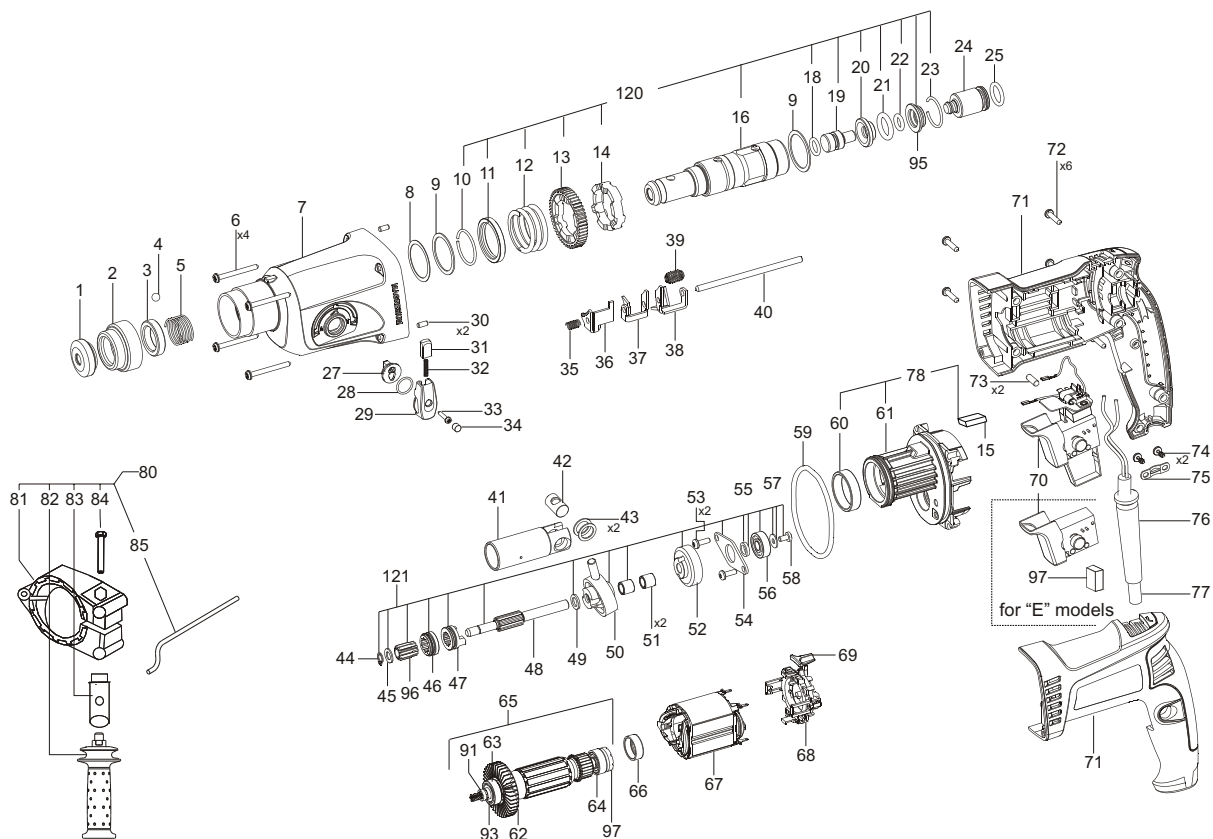

* - till 20.Nov.2013 ; ** - till 28.Nov.2013

141604

143411